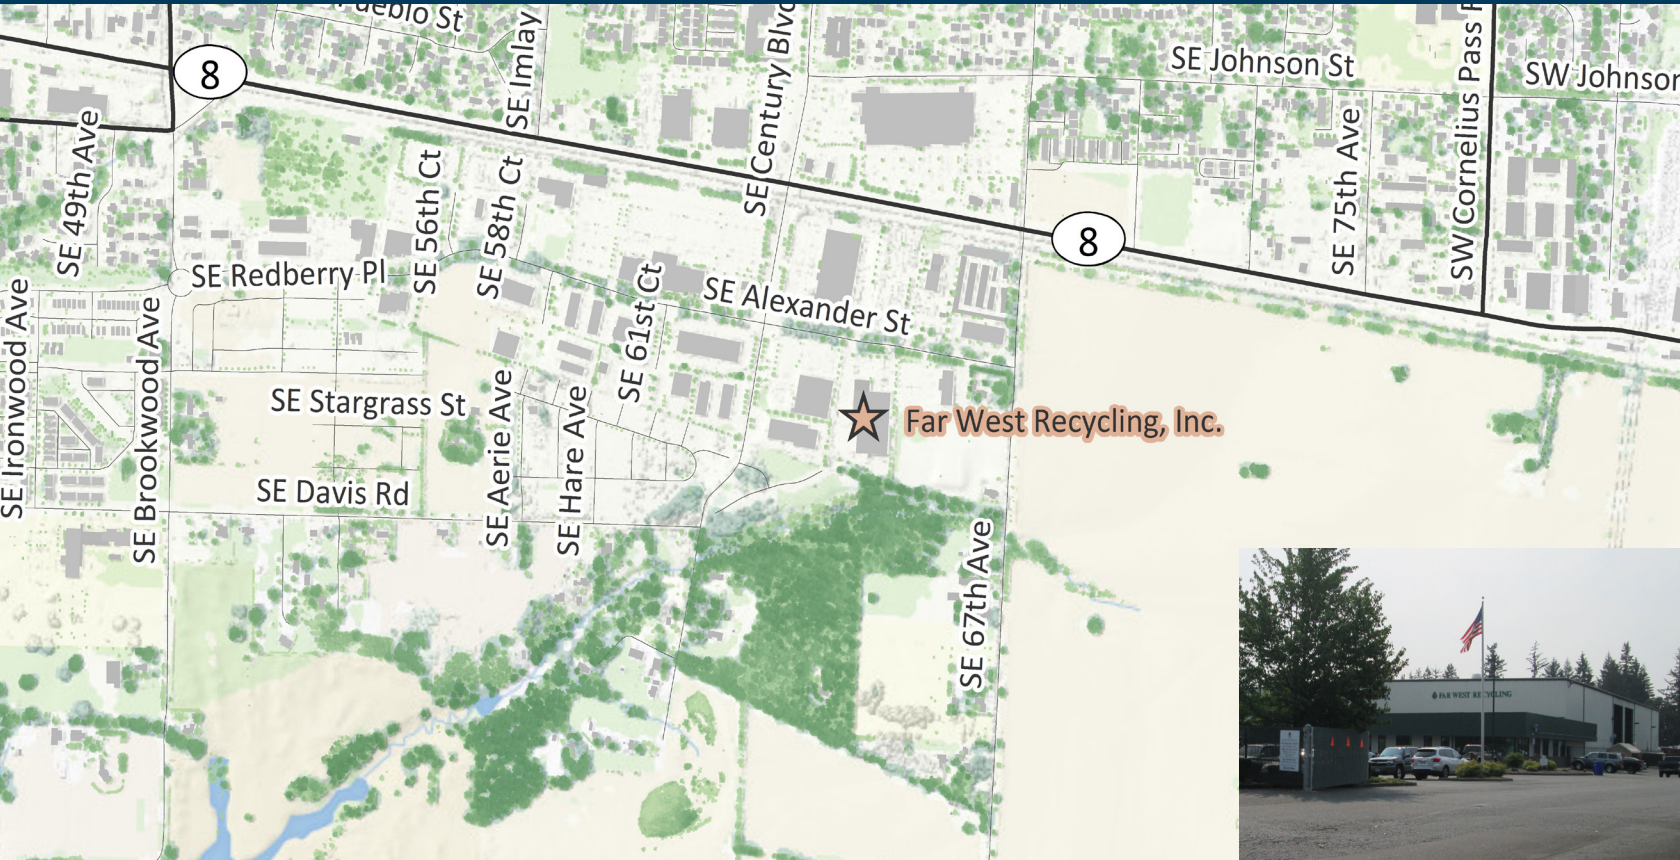

PUBLIC NOTICE:

Far West Recycling - Hillsboro

Submit comments to Metro by 5 p.m. Oct. 17, 2018